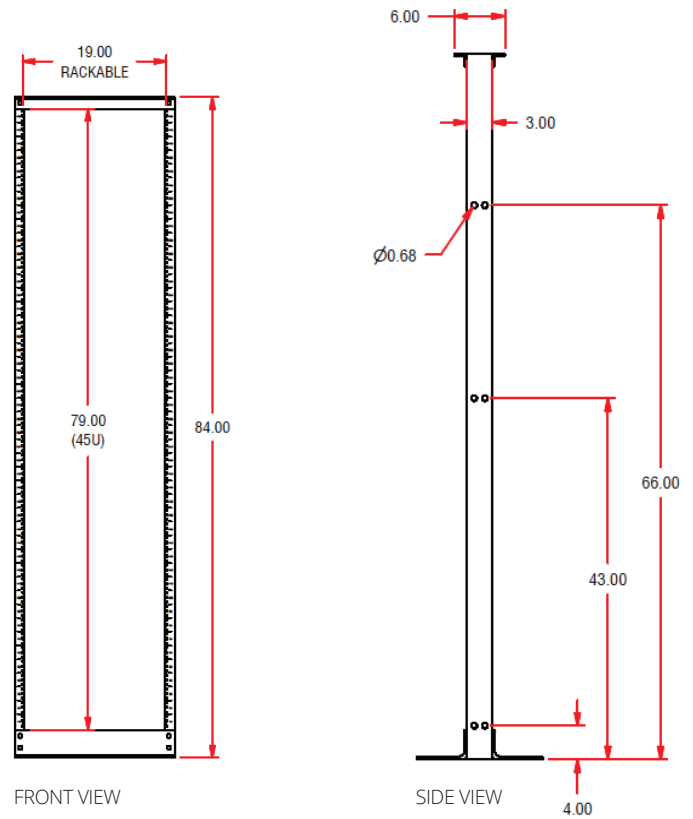

Relay Rack Series: 84.00"H x 20.25"W x 15.00"D

PART NUMBER: RCK-2P-1984-BK

MOUNTING RAILS: 45U

45 RMU, C-Channel Uprights
12-24 Tapped Holes
EIA Spacing, 5/8 X 5/8 X 1/2
19" Rackable
RMU Marks Bottom to Top
20pc Hardware Included

DIMENSIONS

RRA SERIES

Aluminum Uprights

Height:	84.00"
Width:	20.25"
Depth:	3.00"
Footprint:	15.00"

MOUNTING RAIL

45 RMU, C-Channel Uprights
12-24 Tapped Holes
EIA Spacing, 5/8 X 5/8 X 1/2
19.00" Rackable

WEIGHT CAPACITY

1,000 lbs.

CLASSIFICATION

UL Listed
19" EIA-310-D Compliant

TOP VIEW

BOTTOM VIEW