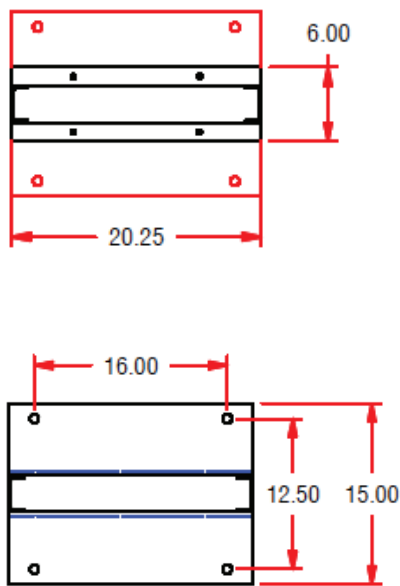

Relay Rack Series: 84.00"H x 20.25"W x 15.00"D

PART NUMBER: RCK-2P-1984-BK

MOUNTING RAILS: 45U

45 RMU, C-Channel Uprights
12-24 Tapped Holes
EIA Spacing, 5/8 X 5/8 X 1/2
19" Rackable
RMU Marks Bottom to Top
20pc Hardware Included

DIMENSIONS

RRA SERIES

Aluminum Uprights

Height:	84.00"
Width:	20.25"
Depth:	3.00"
Footprint:	15.00"

MOUNTING RAIL

45 RMU, C-Channel Uprights
12-24 Tapped Holes
EIA Spacing, 5/8 X 5/8 X 1/2
19.00" Rackable

WEIGHT CAPACITY

1,000 lbs.

CLASSIFICATION

UL Listed
19" EIA-310-D Compliant

TOP VIEW

BOTTOM VIEW